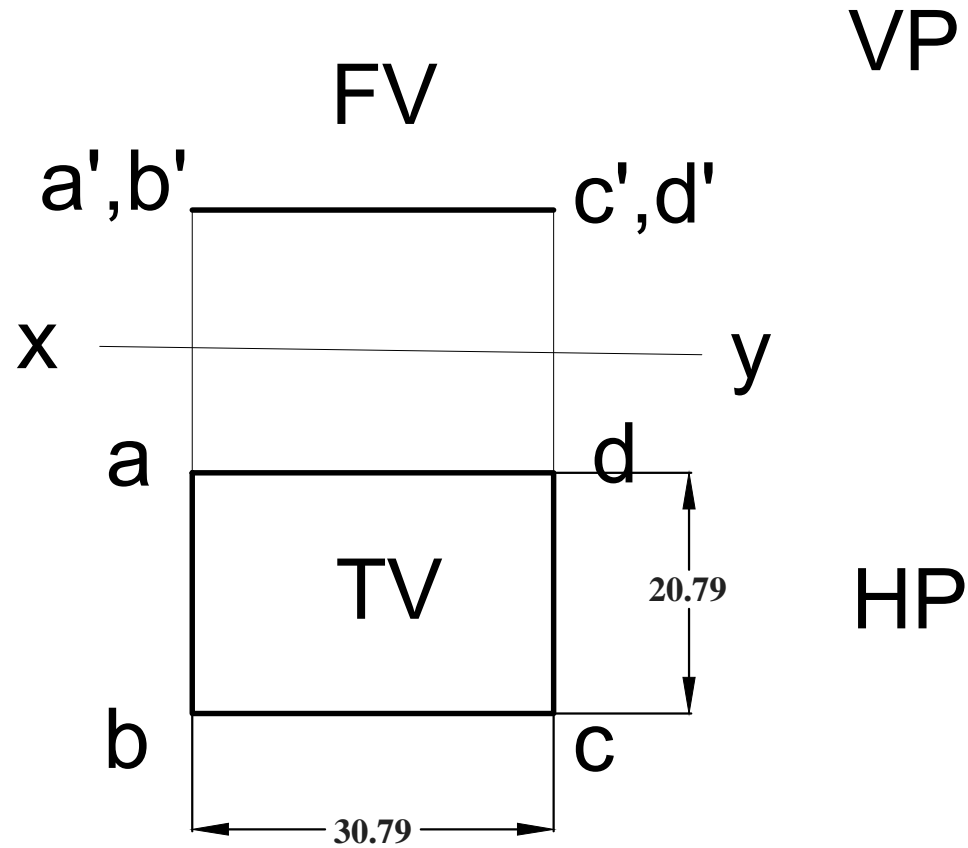

1st quad

CHANDIGARH UNIVERSITY

NAME:YANA SRIVASTAVA

PROJECTION OF
PLANES

ROLL NO.: 20BCS2279

DRAWING SHEET NO.: 5.1

BRANCH: CSE 23/B

CHKD BY: MR. TARSEM

ALL DIMENSIONS ARE IN MILLIMETERS UNLESS OTHERWISE SPECIFIED